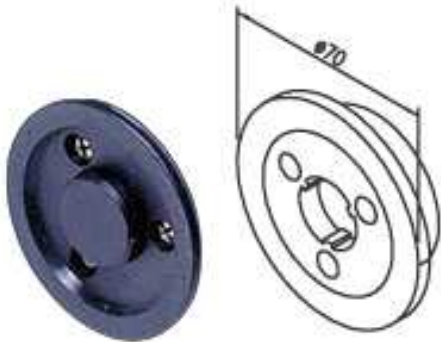

## HPL Waterproof Fluorescent Work Light Dimension

Model No.					Whole length (A) with end cover A	Screw position (C)	Whole length (D) with end cover B(L type)
HPL181	HPL182	HPL18A	HPL18D	HPL18X	435mm	455mm	465mm
HPL241	HPL242	HPL24A	HPL24D	HPL24X	535mm	555mm	565mm
HPL361	HPL362	HPL36A	HPL36D	HPL36X	625mm	645mm	655mm
HPL721	HPL722	HPL72A	HPL72D	HPL72X	1190mm	1200mm	1220mm
HPL181S	HPL182S	-	-	HPL18XS	335mm	355mm	365mm
HPL241S	HPL242S	-	-	HPL24XS	435mm	455mm	465mm
HPL361S	HPL362S	-	-	HPL36XS	535mm	555mm	565mm

end cover A

end cover B (L type)