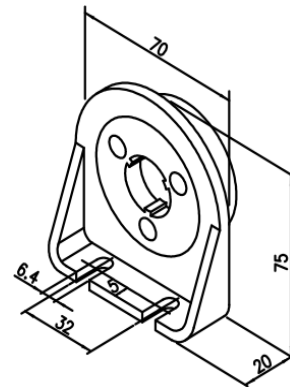

## HPL Waterproof Fluorescent Work Light Dimension

Model No.					Whole length (A) with end cover A	Screw position (C)	Whole length (D) with end cover B(L type)
HPL181	HPL182	HPL18A	HPL18D	HPL18X	435mm	455mm	465mm
HPL241	HPL242	HPL24A	HPL24D	HPL24X	535mm	555mm	565mm
HPL361	HPL362	HPL36A	HPL36D	HPL36X	625mm	645mm	655mm
HPL721	HPL722	HPL72A	HPL72D	HPL72X	1190mm	1200mm	1220mm
HPL181S	HPL182S	-	-	HPL18XS	335mm	355mm	365mm
HPL241S	HPL242S	-	-	HPL24XS	435mm	455mm	465mm
HPL361S	HPL362S	-	-	HPL36XS	535mm	555mm	565mm

end cover A

end cover B (L type)