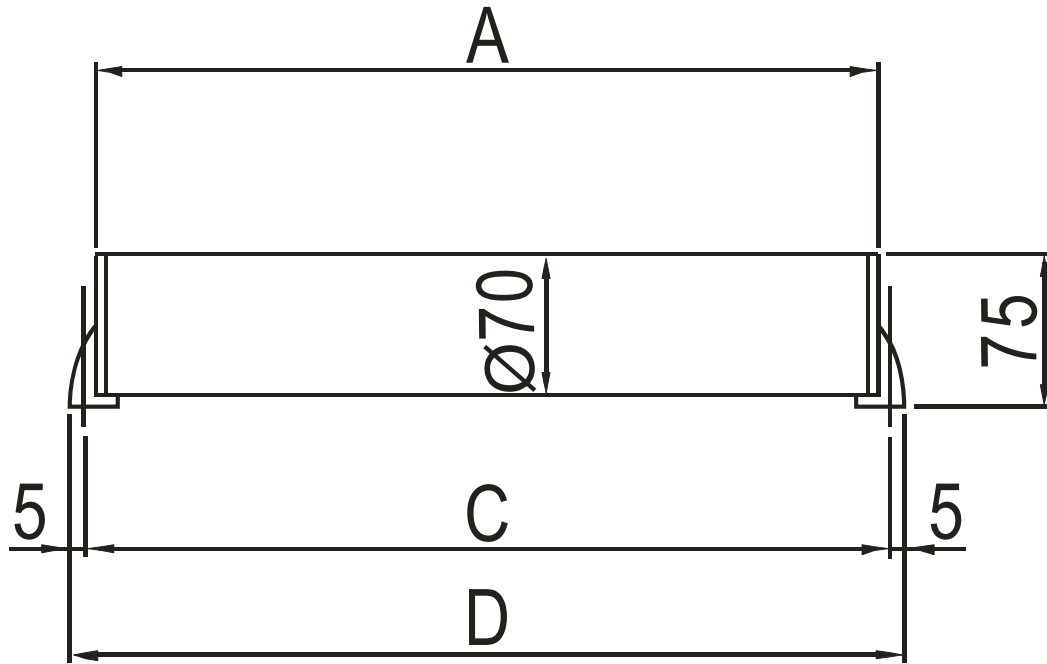

## HPL Waterproof Fluorescent Work Light Dimension

Model No.					Whole length (A) with end cover A	Screw position (C)	Whole length (D) with end cover B(L type)
HPL181	HPL182	HPL18A	HPL18D	HPL18X	435mm	455mm	465mm
HPL241	HPL242	HPL24A	HPL24D	HPL24X	535mm	555mm	565mm
HPL361	HPL362	HPL36A	HPL36D	HPL36X	625mm	645mm	655mm
HPL721	HPL722	HPL72A	HPL72D	HPL72X	1190mm	1200mm	1220mm
HPL181S	HPL182S	-	-	HPL18XS	335mm	355mm	365mm
HPL241S	HPL242S	-	-	HPL24XS	435mm	455mm	465mm
HPL361S	HPL362S	-	-	HPL36XS	535mm	555mm	565mm

end cover A

end cover B (L type)