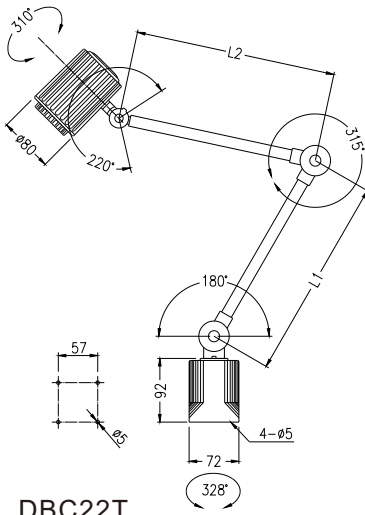

Specification

Patent	Reform of work lighting with thermal insulation New Type M 225215 The structure of work lighting arm joint Invention I 330239
Head Structure	Double shades for heat dissipation
Voltage	12V,24V(AC/DC)/AC100V ~240V/120V/230V
Power	5W
Glass material	Tempered glass
Switch	On/off switch
Protection	IP54/ IP65
Beam angle	Approx.25° (38° is on request.)

Accessory(Optional)

	Wall Bracket	Clamp
	Portable Stand	Magnetic Base

DB22

Model

Voltage 12V AC/DC	Voltage 24V AC/DC	Arm length L1*L2(mm)	Voltage 12V AC/DC	Voltage 24V AC/DC	Arm length L1*L2(mm)
Model No.					
DBN-12	DBN-24	—	DB33-12	DB33-24	320*380
DB22-12	DB22-24	200*280	DB35-12	DB35-24	320*490
DB23-12	DB23-24	200*380	DB45-12	DB45-24	420*490

Model

DBC22T

Voltage 12V AC/DC	Voltage 24V AC/DC	Voltage AC100~240V	Voltage 120V	Voltage 230V	Arm length (mm)
Model No.					
DBCN-12	DBCN-24	DBCNT-X	DBCNT-1	DBCNT-2	-
DBC10-12	DBC10-24	DBC10T-X	DBC10T-1	DBC10T-2	220
DBC20-12	DBC20-24	DBC20T-X	DBC20T-1	DBC20T-2	280
DBC30-12	DBC30-24	DBC30T-X	DBC30T-1	DBC30T-2	380
DBC11-12	DBC11-24	DBC11T-X	DBC11T-1	DBC11T-2	220*220
DBC22-12	DBC22-24	DBC22T-X	DBC22T-1	DBC22T-2	280*280
DBC33-12	DBC33-24	DBC33T-X	DBC33T-1	DBC33T-2	380*380

DBG40

Model

Voltage 12V AC/DC	Voltage 24V AC/DC	Voltage AC100~240V	Voltage 120V	Voltage 230V	Arm length (mm)
Model No.					
DBG40-12	DBG40-24	DBG40T-X	DBG40T-1	DBG40T-2	465
DBG60-12	DBG60-24	DBG60T-X	DBG60T-1	DBG60T-2	620
DBG80-12	DBG80-24	DBG80T-X	DBG80T-1	DBG80T-2	800