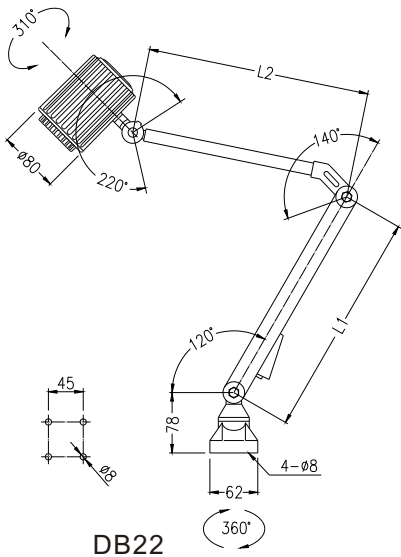

Specification

Patent	Reform of work lighting with thermal insulation New Type M 225215 The structure of work lighting arm joint Invention I 330239
Head Structure	Double shades for heat dissipation
Voltage	12V,24V(AC/DC)/AC100V ~240V/120V/230V
Power	5W
Glass material	Tempered glass
Switch	On/off switch
Protection	IP54/ IP65
Beam angle	Approx.25° (38° is on request.)

Accessory(Optional)

	Wall Bracket	Clamp
	Portable Stand	Magnetic Base

DB22

Model

Voltage 12V AC/DC	Voltage 24V AC/DC	Arm length L1*L2(mm)	Voltage 12V AC/DC	Voltage 24V AC/DC	Arm length L1*L2(mm)
Model No.					
DBN-12	DBN-24	—	DB33-12	DB33-24	320*380
DB22-12	DB22-24	200*280	DB35-12	DB35-24	320*490
DB23-12	DB23-24	200*380	DB45-12	DB45-24	420*490

Model

DBC22T

Voltage 12V AC/DC	Voltage 24V AC/DC	Voltage AC100~240V	Voltage 120V	Voltage 230V	Arm length (mm)
Model No.					
DBCN-12	DBCN-24	DBCNT-X	DBCNT-1	DBCNT-2	-
DBC10-12	DBC10-24	DBC10T-X	DBC10T-1	DBC10T-2	220
DBC20-12	DBC20-24	DBC20T-X	DBC20T-1	DBC20T-2	280
DBC30-12	DBC30-24	DBC30T-X	DBC30T-1	DBC30T-2	380
DBC11-12	DBC11-24	DBC11T-X	DBC11T-1	DBC11T-2	220*220
DBC22-12	DBC22-24	DBC22T-X	DBC22T-1	DBC22T-2	280*280
DBC33-12	DBC33-24	DBC33T-X	DBC33T-1	DBC33T-2	380*380

DBG40

Model

Voltage 12V AC/DC	Voltage 24V AC/DC	Voltage AC100~240V	Voltage 120V	Voltage 230V	Arm length (mm)
Model No.					
DBG40-12	DBG40-24	DBG40T-X	DBG40T-1	DBG40T-2	465
DBG60-12	DBG60-24	DBG60T-X	DBG60T-1	DBG60T-2	620
DBG80-12	DBG80-24	DBG80T-X	DBG80T-1	DBG80T-2	800