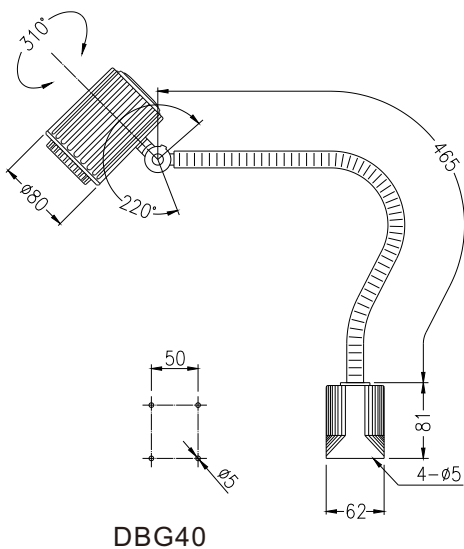

Specification

Patent	Reform of work lighting with thermal insulation New Type M 225215 The structure of work lighting arm joint Invention I 330239
Head Structure	Double shades for heat dissipation
Voltage	12V,24V(AC/DC)/AC100V ~240V/120V/230V
Power	5W
Glass material	Tempered glass
Switch	On/off switch
Protection	IP54/ IP65
Beam angle	Approx.25° (38° is on request.)

Accessory(Optional)

	Wall Bracket	Clamp
	Portable Stand	Magnetic Base

DB22

Model

Voltage 12V AC/DC	Voltage 24V AC/DC	Arm length L1*L2(mm)	Voltage 12V AC/DC	Voltage 24V AC/DC	Arm length L1*L2(mm)
Model No.					
DBN-12	DBN-24	—	DB33-12	DB33-24	320*380
DB22-12	DB22-24	200*280	DB35-12	DB35-24	320*490
DB23-12	DB23-24	200*380	DB45-12	DB45-24	420*490

Model

DBC22T

Voltage 12V AC/DC	Voltage 24V AC/DC	Voltage AC100~240V	Voltage 120V	Voltage 230V	Arm length (mm)
Model No.					
DBCN-12	DBCN-24	DBCNT-X	DBCNT-1	DBCNT-2	-
DBC10-12	DBC10-24	DBC10T-X	DBC10T-1	DBC10T-2	220
DBC20-12	DBC20-24	DBC20T-X	DBC20T-1	DBC20T-2	280
DBC30-12	DBC30-24	DBC30T-X	DBC30T-1	DBC30T-2	380
DBC11-12	DBC11-24	DBC11T-X	DBC11T-1	DBC11T-2	220*220
DBC22-12	DBC22-24	DBC22T-X	DBC22T-1	DBC22T-2	280*280
DBC33-12	DBC33-24	DBC33T-X	DBC33T-1	DBC33T-2	380*380

DBG40

Model

Voltage 12V AC/DC	Voltage 24V AC/DC	Voltage AC100~240V	Voltage 120V	Voltage 230V	Arm length (mm)
Model No.					
DBG40-12	DBG40-24	DBG40T-X	DBG40T-1	DBG40T-2	465
DBG60-12	DBG60-24	DBG60T-X	DBG60T-1	DBG60T-2	620
DBG80-12	DBG80-24	DBG80T-X	DBG80T-1	DBG80T-2	800